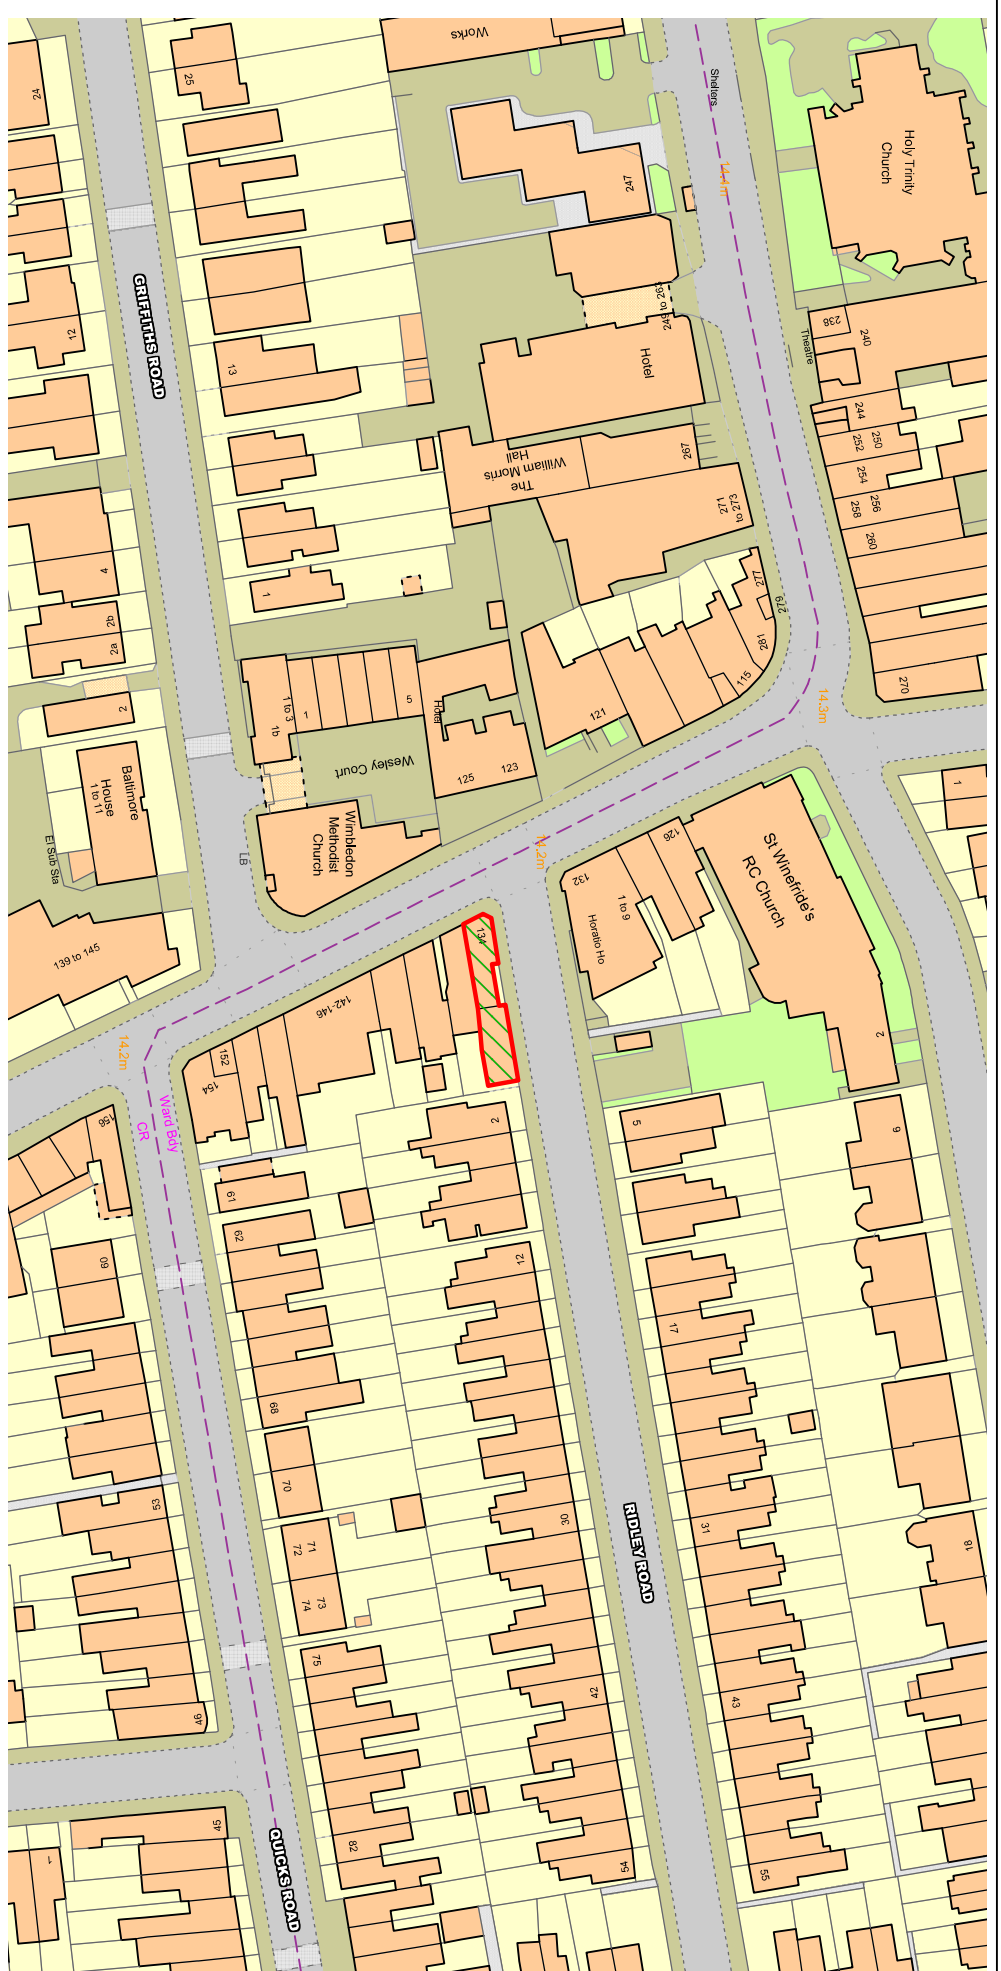

# NORTHGATE SE GIS Print Template

Text Details **134 Merton Rd**

This material has been reproduced from Ordnance Survey digital map data with the permission of the controller of Her Majesty's Stationery Office, © Crown Copyright.